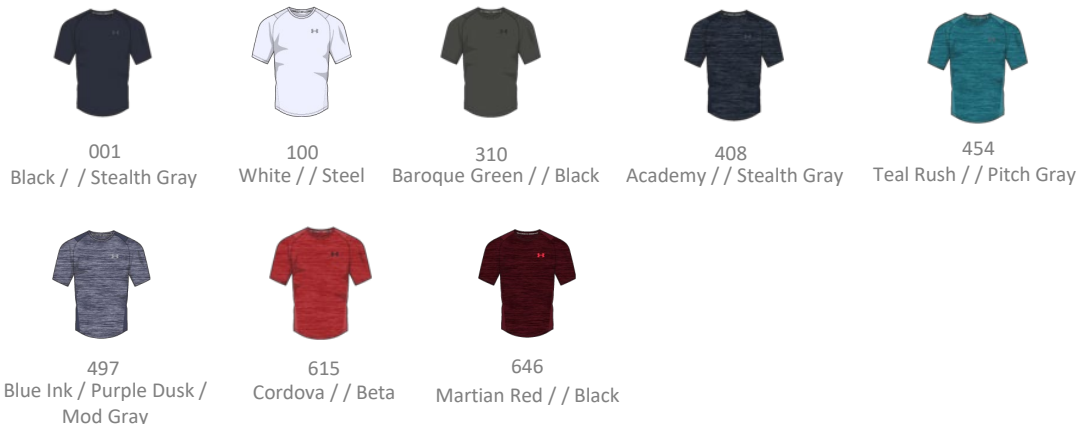

1323415 CHF 41.00

MK1 SS EU SMU

SIZES: XS-3XL // FABRIC: COMP1: 90% Polyester,10% Elastane

CW#	Colorway Name
001	Black / / Stealth Gray
100	White / Steel
310	Baroque Green / / Black
408	Academy / / Stealth Gray
454	Teal Rush / / Pitch Gray
497	Blue Ink / Purple Dusk / Mod Gray
615	Cordova / / Beta
646	Martian Red / / Black